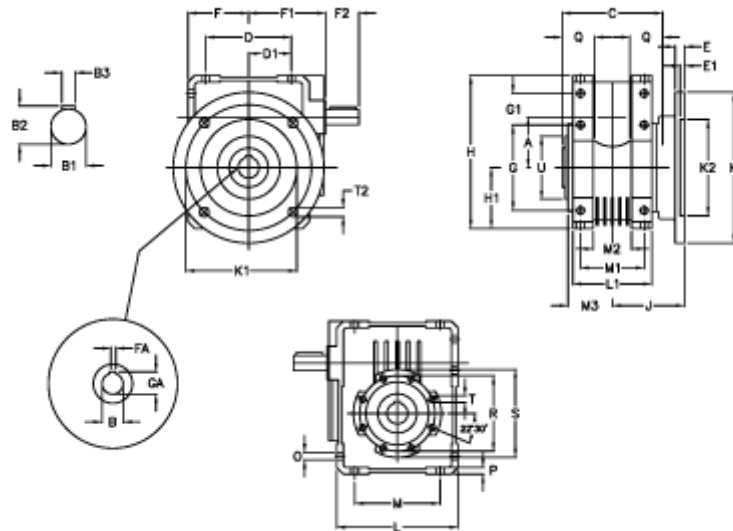

Article number: 3922086056500

Description: Worm gear with solid input shaft
W 86UFC1-56-HS unassembled

Measures

A = 86.90	Description = W86UFC-xx-P71 B5	G1 = 45.5	L = 200	Q = 45
B = 35	E = 15	GA = 38.3	L1 = 125	R = 130
B1 = 25	E1 = 6	H = 245.5	M = 144	S = 150
B2 = 28.0	F = 100.0	H1 = 100.0	M1 = 101	T = M10x18
B3 = 8	F1 = 142.5	J = 110.5	M2 = 57	T2 = 12.5
C = 140	F2 = 50	K = 210	M3 = 64.5	U = 110
D = 144.0	FA = 10	K1 = 176	O = 11.5	
D1 = 72.0	G = 144	K2 = 152	P = 11	